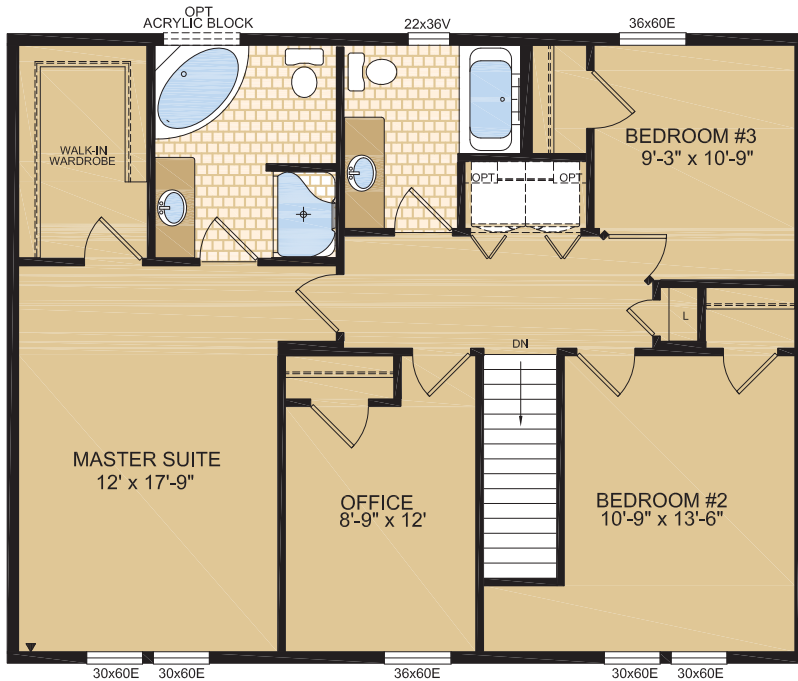

TWO STOREY HOMES

The Allansburg

Model 30252TS • 2136 sq. ft.
29' x 37' / 37' • 3 Bedrooms, 2.5 Baths

Second Floor

Main Level

21 Brier Park Crescent, Medicine Hat, Alberta T1C 1T8 Phone: (403) 527-1555 Fax: (403) 528-4486