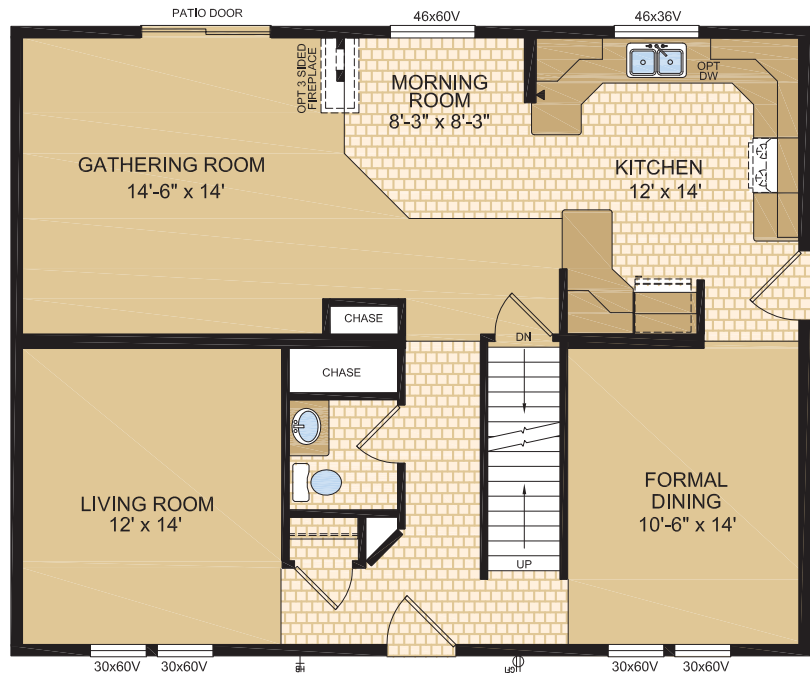

TWO STOREY HOMES

The Allansburg

Model 30252TS • 2136 sq. ft.
29' x 37' / 37' • 3 Bedrooms, 2.5 Baths

Second Floor

Main Level

21 Brier Park Crescent, Medicine Hat, Alberta T1C 1T8 Phone: (403) 527-1555 Fax: (403) 528-4486