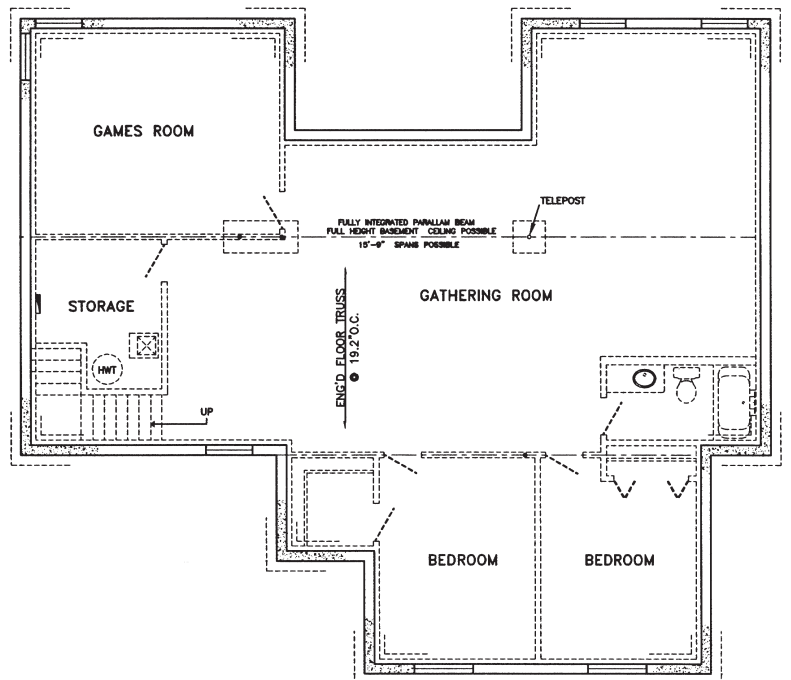

BUNGALOW HOMES

The Crescendo

Model 44570 • 1870 sq. ft.

29' x 50' & 14.5' x 29'

2 Bedrooms, 2 Baths

Main Level

Proposed Lower Level

21 Brier Park Crescent, Medicine Hat, Alberta T1C 1T8 Phone: (403) 527-1555 Fax: (403) 528-4486